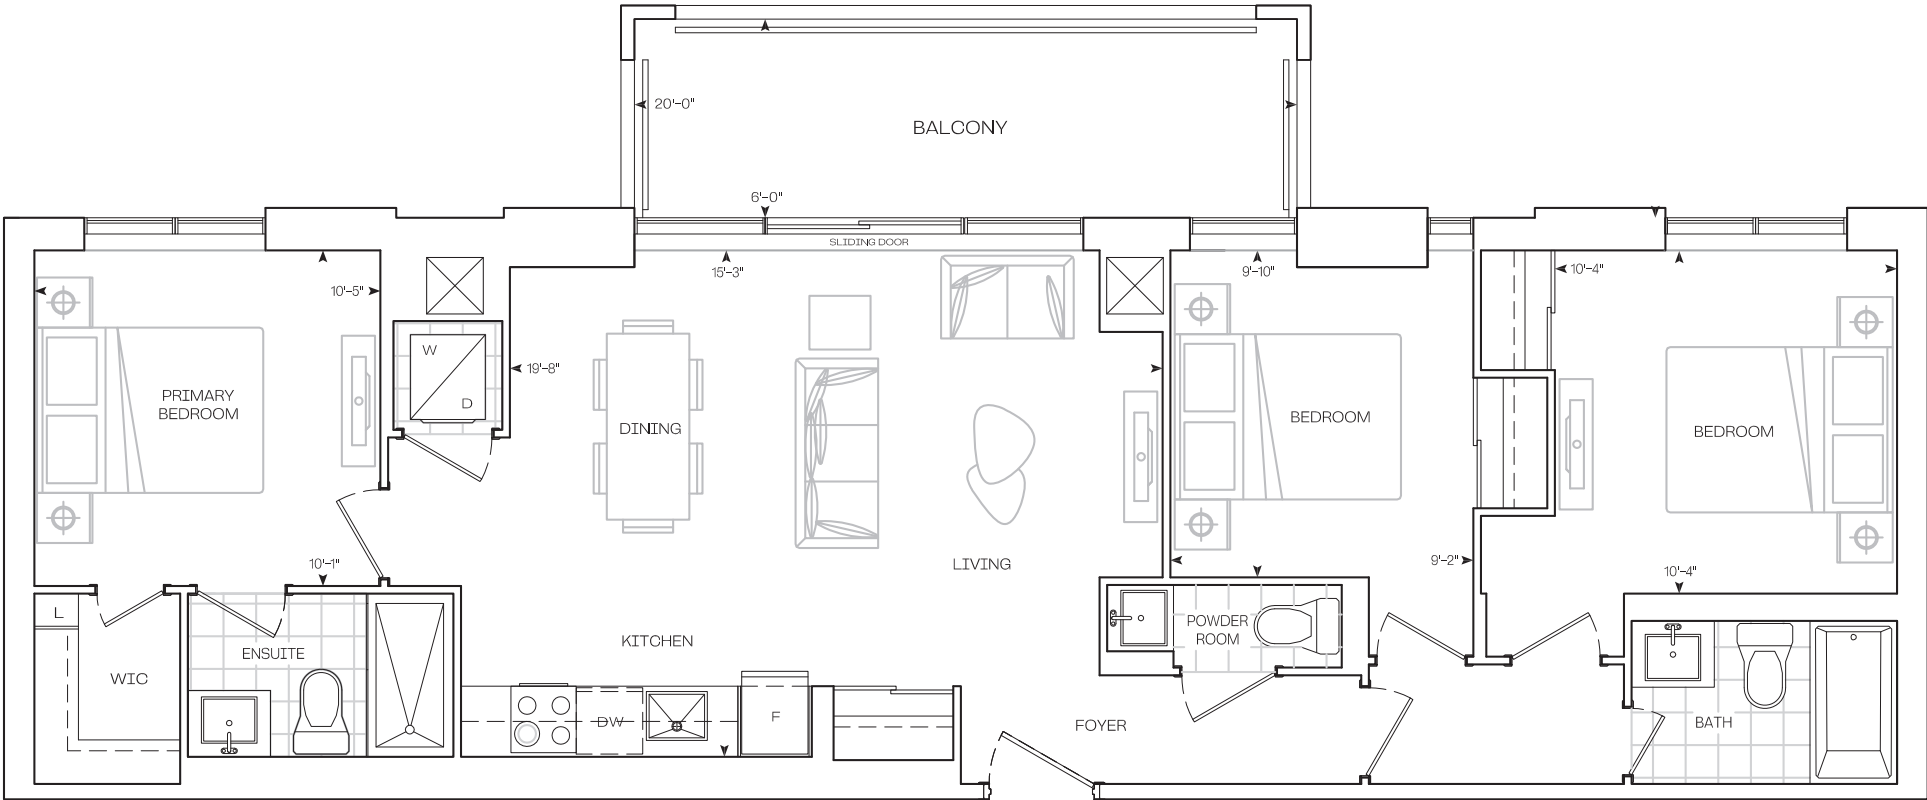

INTERIOR
1015 sq.Ft

EXTERIOR
120 sq.Ft

TOTAL
1135 sq.Ft

3 Bedroom

Podium Series
9' Ceiling - Floor 2-4

Dimensions, specifications, layouts, location of materials and fixtures, tile floor and architectural detailing (including window size and location and door size, location, and swing) are approximate only and are subject to change or modifications, without notice. Actual usable floor space varies from stated floor area. Orientation of suite may be reserved, and Purchaser agrees to accept same. Balconies, terraces, and patios are exclusive, use common elements shown for display purposes only, and location and size are subject to change without notice. All illustrations are artist concept only. The provisions of Schedule "x" of the Agreement, including Section 6 and 38 apply to this Schedule. E. & O.E. (May 2024)