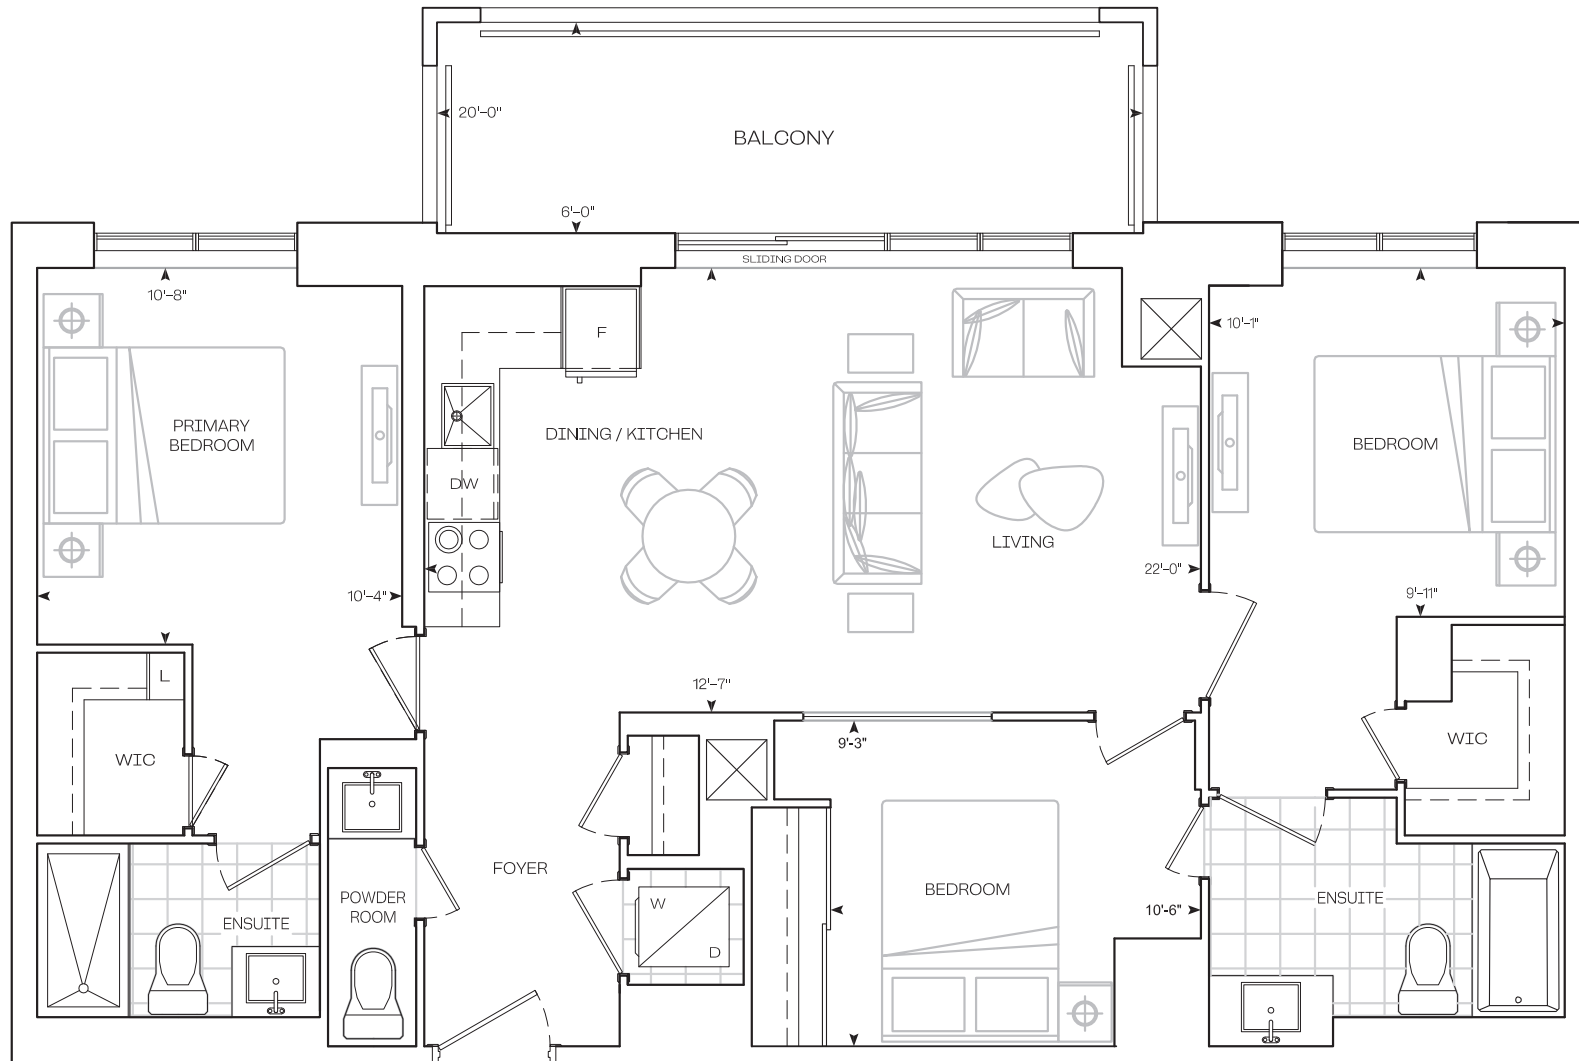

INTERIOR
1050 sq.Ft

EXTERIOR
120 sq.Ft

TOTAL
1170 sq.Ft

E 1050BF

3 Bedroom
Barrier Free

Podium Series
9' Ceiling - Floor 2-4

Dimensions, specifications, layouts, location of materials and fixtures, tile floor and architectural detailing (including window size and location and door size, location, and swing) are approximate only and are subject to change or modifications, without notice. Actual usable floor space varies from stated floor area. Orientation of suite may be reserved, and Purchaser agrees to accept same. Balconies, terraces, and patios are exclusive, use common elements shown for display purposes only, and location and size are subject to change without notice. All illustrations are artist concept only. The provisions of Schedule "x" of the Agreement, including Section 6 and 38 apply to this Schedule. E. & O.E. (May 2024)