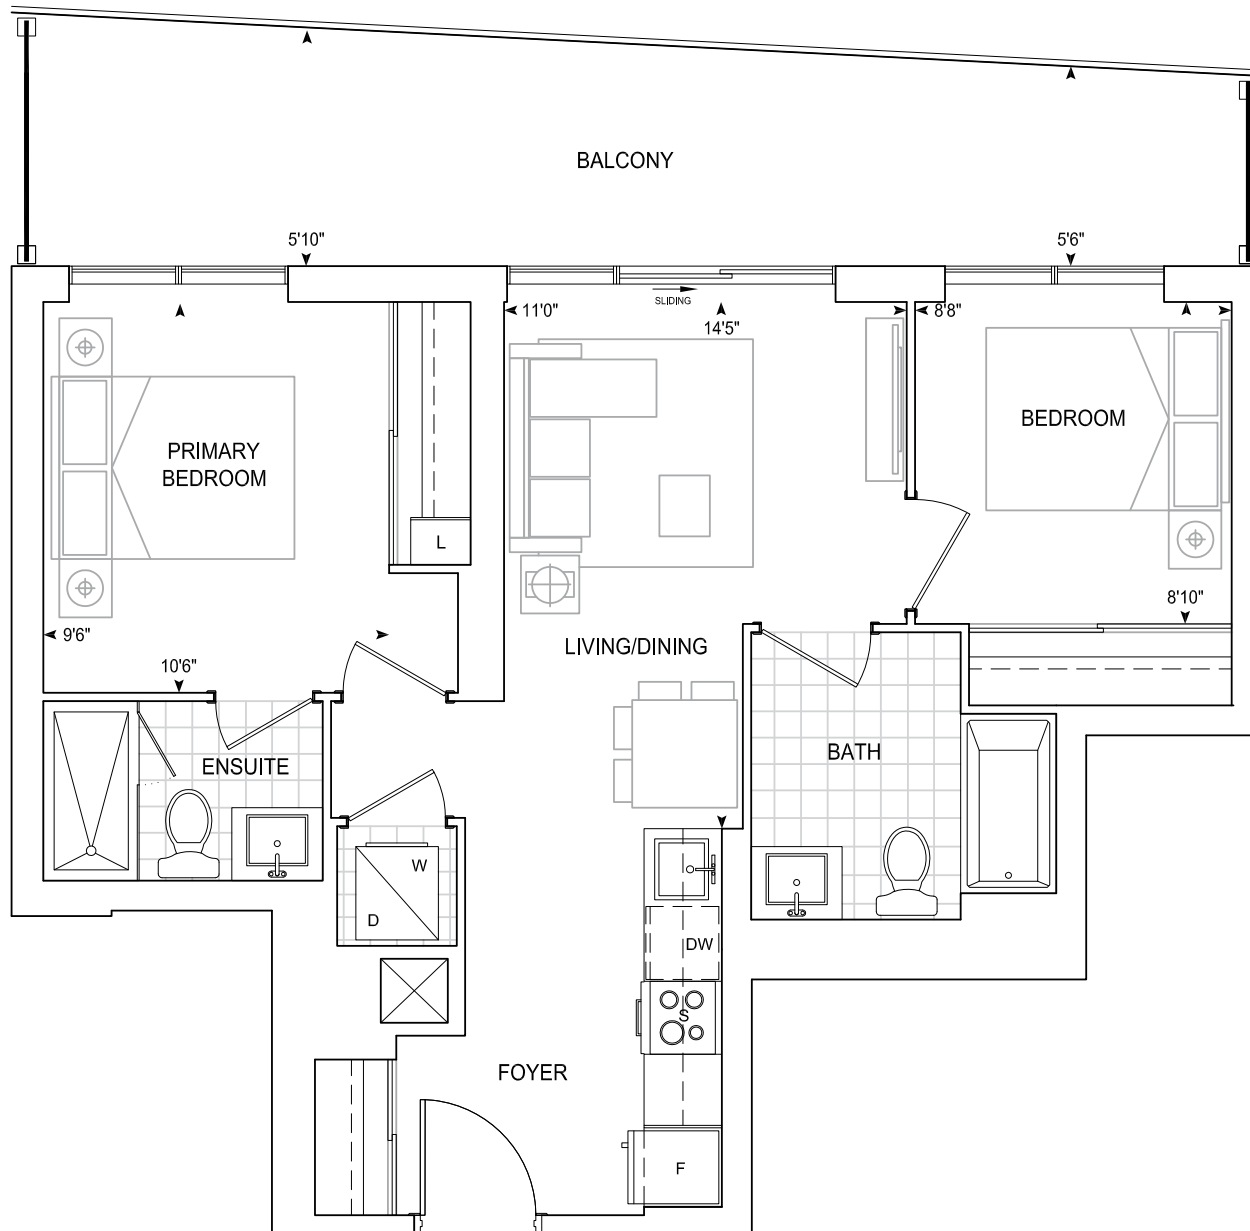

C703 BF

2 BEDROOM

Barrier Free

Exterior 200 sq.ft. Interior 703 sq.ft. Total 903 sq.ft.

9' CEILING
FLOORS 5-10, 12, 14-21

THOMPSON SERIES 10' CEILING
FLOORS 11

FLOORS
5-12, 14-21

Dimensions, specifications, layouts, location of materials and fixtures, tile floor patterns and architectural detailing (including window size and location and door size, location and swing) are approximate only and are subject to change or modifications, without notice. Actual usable floor space varies from stated floor area. Orientation of suite may be reverse and Purchaser agrees to accept same. Balconies, terraces and patios are exclusive use common elements shown for display purposes only and location and size are subject to change without notice. All illustrations are artist concept only. The provisions of Schedule "X" of this Agreement, including Section 6 and 38 apply to this Schedule. E. & O.E. April 2024