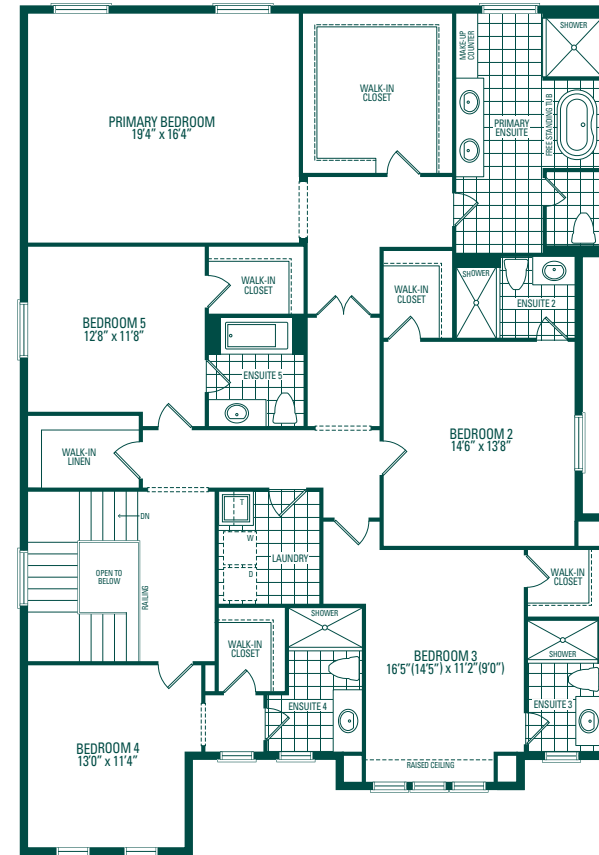

LAGOON SIX

49' LOT

ELEV. A
4,174 sq. ft.

ELEV. B
4,266 sq. ft.

ELEV. C
4,246 sq. ft.

ELEV. D
4,259 sq. ft.

LAGOON SIX 49' LOT

ELEV. A
4,174 sq. ft.

ELEV. B
4,266 sq. ft.

ELEV. C
4,246 sq. ft.

ELEV. D
4,259 sq. ft.

Includes 24 sq. ft. of open area

MAIN LEVEL

LOWER LEVEL

UPPER LEVEL