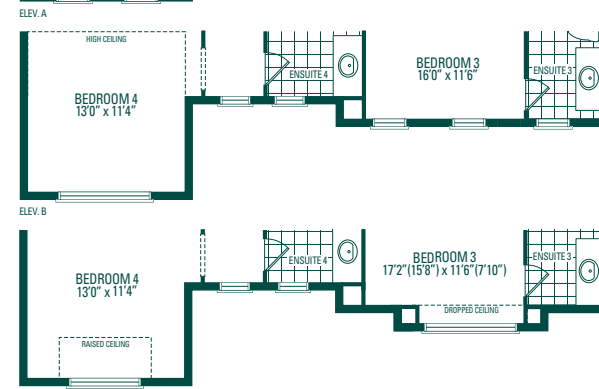

LAGOON SIX

49' LOT

ELEV. A
4,174 sq. ft.

ELEV. B
4,266 sq. ft.

ELEV. C
4,246 sq. ft.

ELEV. D
4,259 sq. ft.

LAGOON SIX 49' LOT

ELEV. A
4,174 sq. ft.

ELEV. B
4,266 sq. ft.

ELEV. C
4,246 sq. ft.

ELEV. D
4,259 sq. ft.

Includes 24 sq. ft. of open area

MAIN LEVEL

LOWER LEVEL

UPPER LEVEL