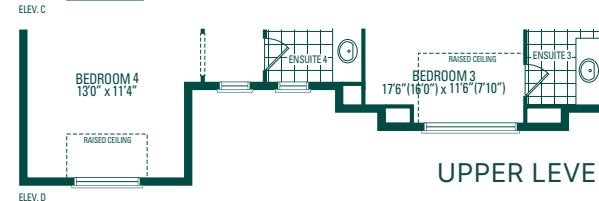

LAGOON SIX

49' LOT

ELEV. A
4,174 sq. ft.

ELEV. B
4,266 sq. ft.

ELEV. C
4,246 sq. ft.

ELEV. D
4,259 sq. ft.

LAGOON SIX 49' LOT

ELEV. A
4,174 sq. ft.

ELEV. B
4,266 sq. ft.

ELEV. C
4,246 sq. ft.

ELEV. D
4,259 sq. ft.

Includes 24 sq. ft. of open area

MAIN LEVEL

LOWER LEVEL

UPPER LEVEL