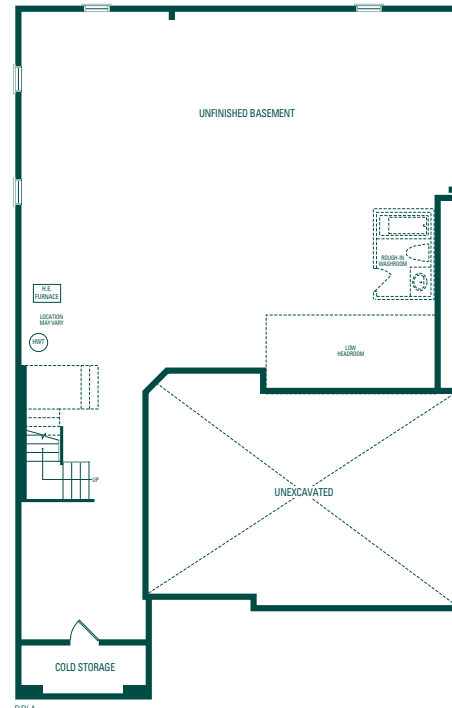

LAGOON SIX

49' LOT

ELEV. A
4,174 sq. ft.

ELEV. B
4,266 sq. ft.

ELEV. C
4,246 sq. ft.

ELEV. D
4,259 sq. ft.

LAGOON SIX 49' LOT

ELEV. A
4,174 sq. ft.

ELEV. B
4,266 sq. ft.

ELEV. C
4,246 sq. ft.

ELEV. D
4,259 sq. ft.

Includes 24 sq. ft. of open area

MAIN LEVEL

LOWER LEVEL

UPPER LEVEL