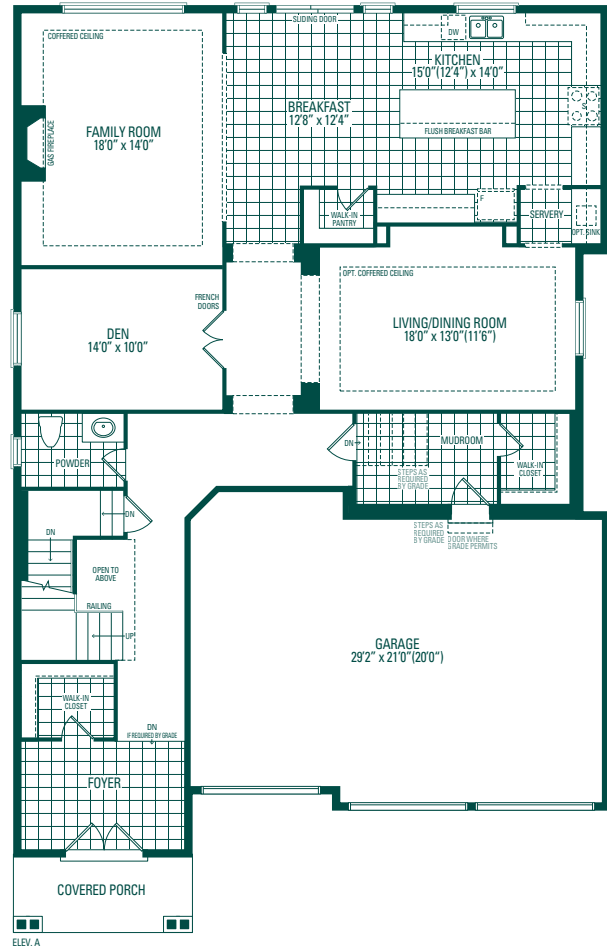

LAGOON SIX

49' LOT

ELEV. A
4,174 sq. ft.

ELEV. B
4,266 sq. ft.

ELEV. C
4,246 sq. ft.

ELEV. D
4,259 sq. ft.

LAGOON SIX 49' LOT

ELEV. A
4,174 sq. ft.

ELEV. B
4,266 sq. ft.

ELEV. C
4,246 sq. ft.

ELEV. D
4,259 sq. ft.

Includes 24 sq. ft. of open area

MAIN LEVEL

LOWER LEVEL

UPPER LEVEL