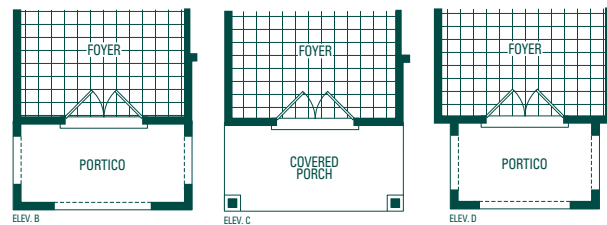

LAGOON SIX

49' LOT

ELEV. A
4,174 sq. ft.

ELEV. B
4,266 sq. ft.

ELEV. C
4,246 sq. ft.

ELEV. D
4,259 sq. ft.

LAGOON SIX 49' LOT

ELEV. A
4,174 sq. ft.

ELEV. B
4,266 sq. ft.

ELEV. C
4,246 sq. ft.

ELEV. D
4,259 sq. ft.

Includes 24 sq. ft. of open area

MAIN LEVEL

LOWER LEVEL

UPPER LEVEL