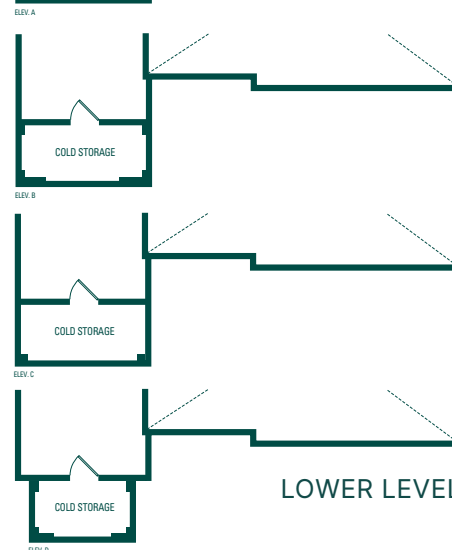

LAGOON SIX

49' LOT

ELEV. A
4,174 sq. ft.

ELEV. B
4,266 sq. ft.

ELEV. C
4,246 sq. ft.

ELEV. D
4,259 sq. ft.

LAGOON SIX 49' LOT

ELEV. A
4,174 sq. ft.

ELEV. B
4,266 sq. ft.

ELEV. C
4,246 sq. ft.

ELEV. D
4,259 sq. ft.

Includes 24 sq. ft. of open area

MAIN LEVEL

LOWER LEVEL

UPPER LEVEL