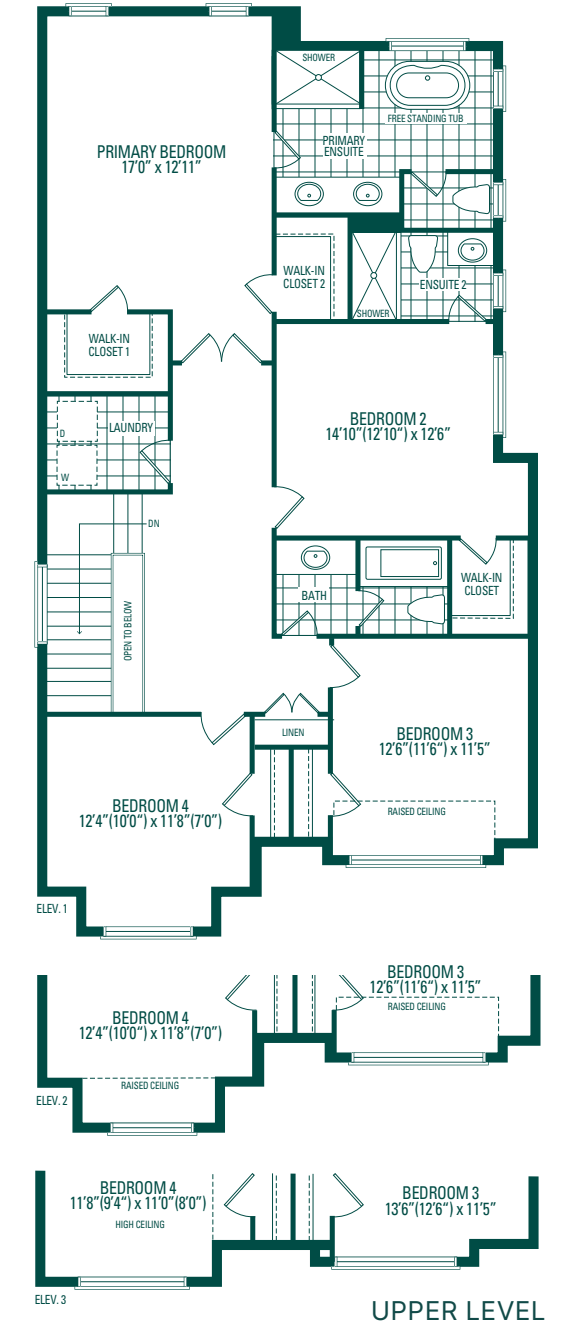

LAKE THREE

36' LOT

ELEV. 1
2,668 sq. ft.

ELEV. 2
2,668 sq. ft.

ELEV. 3
2,661 sq. ft.

LAKE THREE 36' LOT

Includes 15 sq. ft. of open area

ELEV. 1
2,668 sq. ft.

ELEV. 2
2,668 sq. ft.

ELEV. 3
2,661 sq. ft.

Orientation of home may be reversed and purchaser agrees to accept the same. Steps and porches may vary at any exterior entrance ways due to grading variance. Actual usable floor space may vary from the stated floor areas. All renderings are artist's concept. Dimensions, specifications and architectural detailing subject to modifications. Roofline and adjoining model types may vary due to siting. E. & O. E. May 2025

Orientation of home may be reversed and purchaser agrees to accept the same. Steps and porches may vary at any exterior entrance ways due to grading variance. Actual usable floor space may vary from the stated floor areas. All renderings are artist's concept. Dimensions, specifications and architectural detailing subject to modifications. Roofline and adjoining model types may vary due to siting. E. & O. E. May 2025