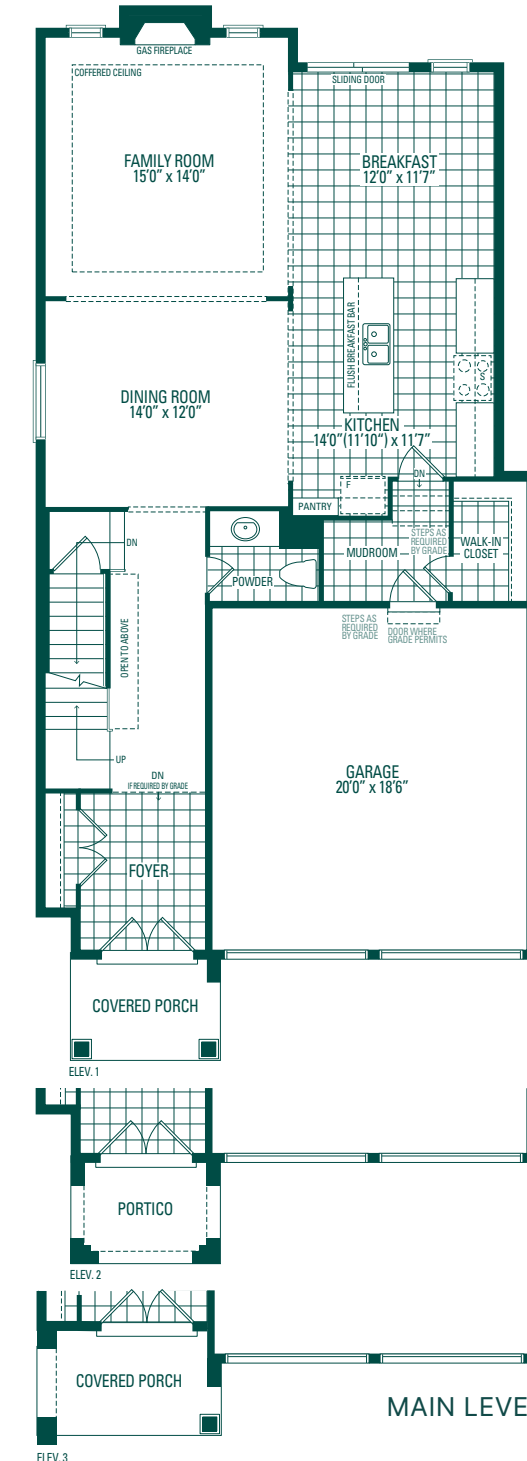

LAKE THREE

36' LOT

ELEV. 1
2,668 sq. ft.

ELEV. 2
2,668 sq. ft.

ELEV. 3
2,661 sq. ft.

LAKE THREE 36' LOT

Includes 15 sq. ft. of open area

ELEV. 1
2,668 sq. ft.

ELEV. 2
2,668 sq. ft.

ELEV. 3
2,661 sq. ft.

Orientation of home may be reversed and purchaser agrees to accept the same. Steps and porches may vary at any exterior entrance ways due to grading variance. Actual usable floor space may vary from the stated floor areas. All renderings are artist's concept. Dimensions, specifications and architectural detailing subject to modifications. Roofline and adjoining model types may vary due to siting. E. & O. E. May 2025

Orientation of home may be reversed and purchaser agrees to accept the same. Steps and porches may vary at any exterior entrance ways due to grading variance. Actual usable floor space may vary from the stated floor areas. All renderings are artist's concept. Dimensions, specifications and architectural detailing subject to modifications. Roofline and adjoining model types may vary due to siting. E. & O. E. May 2025