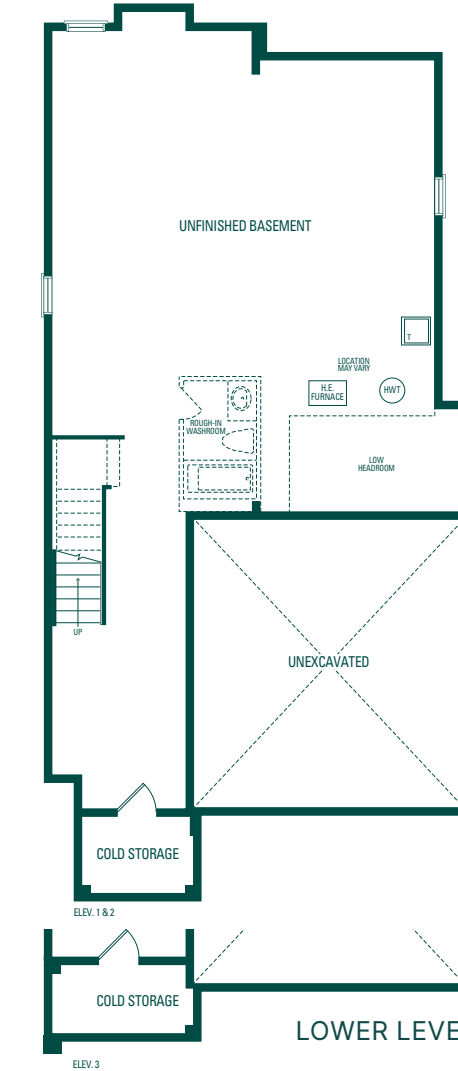

LAKE THREE

36' LOT

ELEV. 1
2,668 sq. ft.

ELEV. 2
2,668 sq. ft.

ELEV. 3
2,661 sq. ft.

LAKE THREE 36' LOT

Includes 15 sq. ft. of open area

ELEV. 1
2,668 sq. ft.

ELEV. 2
2,668 sq. ft.

ELEV. 3
2,661 sq. ft.

Orientation of home may be reversed and purchaser agrees to accept the same. Steps and porches may vary at any exterior entrance ways due to grading variance. Actual usable floor space may vary from the stated floor areas. All renderings are artist's concept. Dimensions, specifications and architectural detailing subject to modifications. Roofline and adjoining model types may vary due to siting. E. & O. E. May 2025

Orientation of home may be reversed and purchaser agrees to accept the same. Steps and porches may vary at any exterior entrance ways due to grading variance. Actual usable floor space may vary from the stated floor areas. All renderings are artist's concept. Dimensions, specifications and architectural detailing subject to modifications. Roofline and adjoining model types may vary due to siting. E. & O. E. May 2025