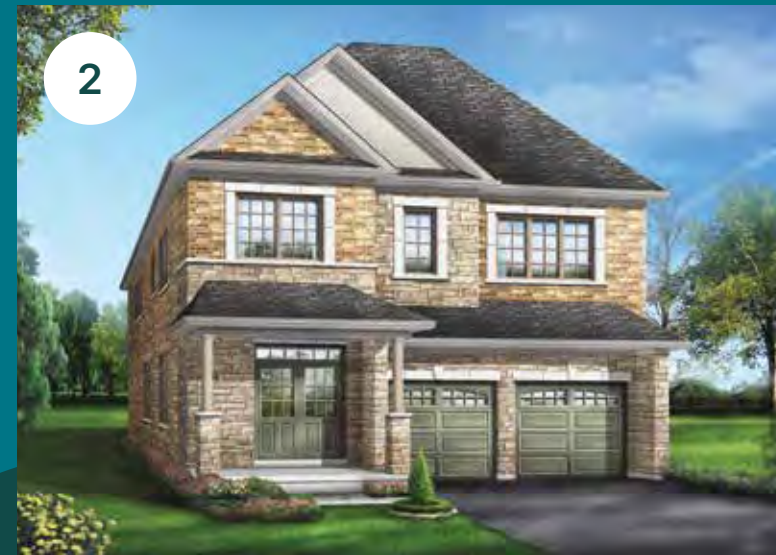

LAKE SIX

36' LOT

ELEV. 1
2,817 sq. ft.

ELEV. 2
2,823 sq. ft.

ELEV. 3
2,827 sq. ft.

LAKE SIX 36' LOT

Includes 19 sq. ft. of open area

ELEV. 1
2,817 sq. ft.